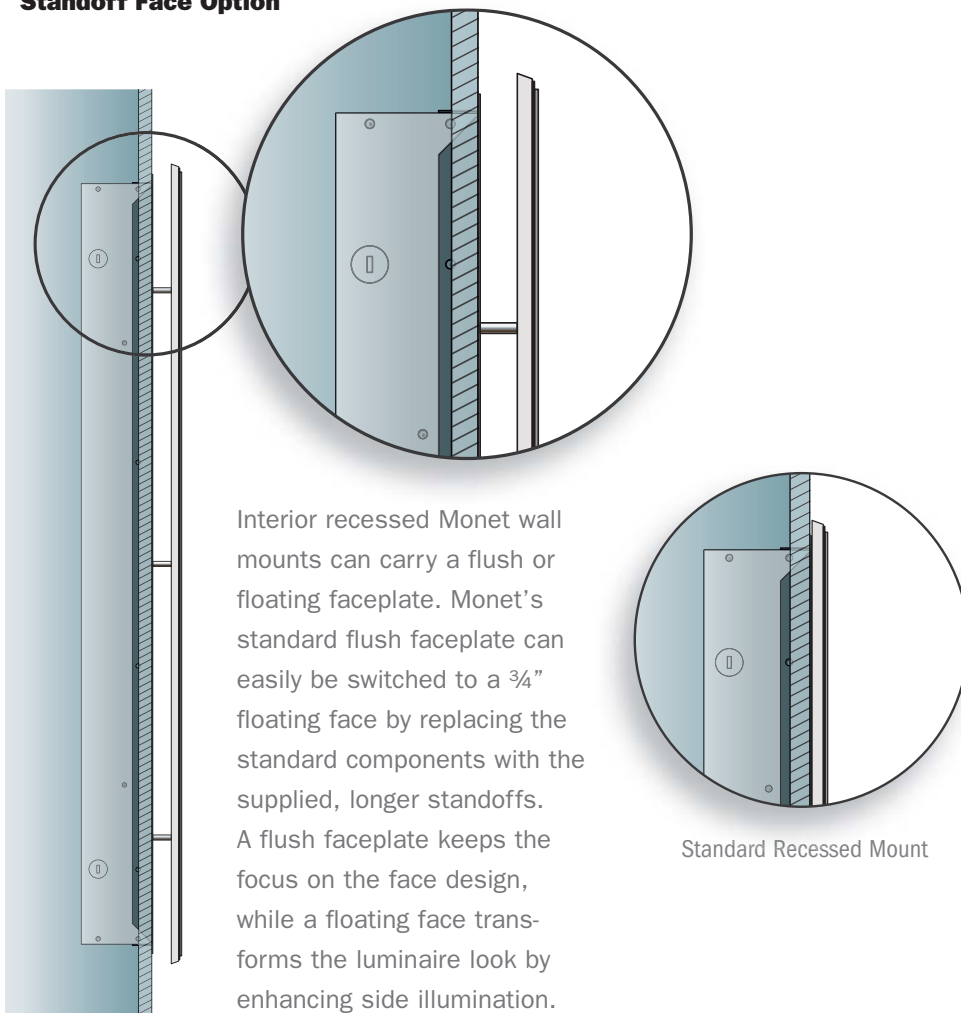

## Monet – Wall Mount

Wall mounted Monet luminaires brighten up a space and serve as an ADA compliant guide and artistic visual path. Both interior and exterior Monet sconces can be surface mounted or fully recessed. Upon installation, interior recessed wall mounts have the ability to switch between a flush or floating faceplate with standard standoff components.

### Standoff Face Option

Interior recessed Monet wall mounts can carry a flush or floating faceplate. Monet's standard flush faceplate can easily be switched to a  $\frac{3}{4}$ " floating face by replacing the standard components with the supplied, longer standoffs. A flush faceplate keeps the focus on the face design, while a floating face transforms the luminaire look by enhancing side illumination.