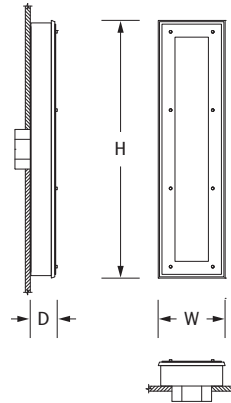

MODEL NO.	LAMP TYPE	MAXIMUM WATTS/LUMENS	ENERGY SAVINGS*	W	H	D
AEW 10491	F	24/2000	104W	6.75"	26.0"	2.75"
AEW 10492	F	39/3500	185W	6.75"	38.0"	2.75"
AEW 10493	F	54/5000	266W	6.75"	50.0"	2.75"

*Energy savings compared to incandescent.