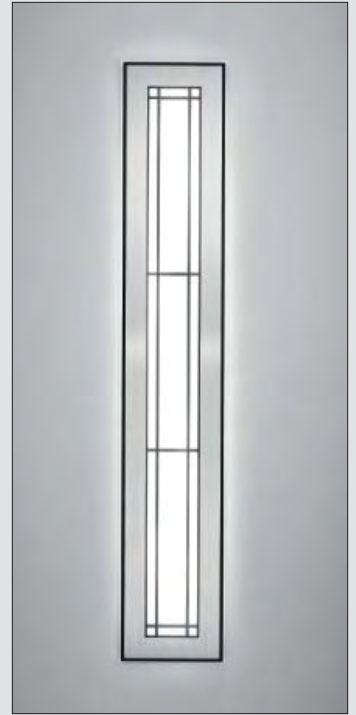

PRAIRIE
(BAL FINISH - FP06 MOTIF)