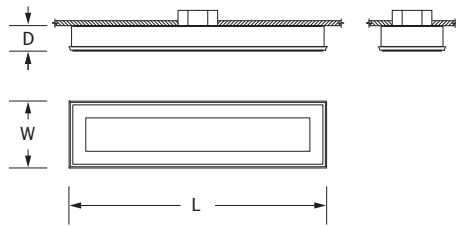

MODEL NO.	LAMP TYPE	MAXIMUM WATTS/LUMENS	ENERGY SAVINGS*	W	L	D
AIC 10482	F	24/2000	104W	6.75"	26.0"	2.5"
AIC 10483	F	39/3500	185W	6.75"	38.0"	2.5"
AIC 10484	F	54/5000	266W	6.75"	50.0"	2.5"

*Energy savings compared to incandescent.