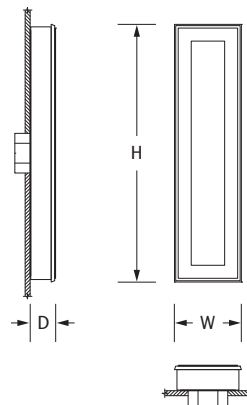

MODEL NO.	LAMP TYPE	MAXIMUM WATTS/LUMENS	ENERGY SAVINGS*	W	H	D
AIW 10476	F	24/2000	104W	6.75"	26.0"	2.5"
AIW 10477	F	39/3500	185W	6.75"	38.0"	2.5"
AIW 10478	F	54/5000	266W	6.75"	50.0"	2.5"

*Energy savings compared to incandescent.