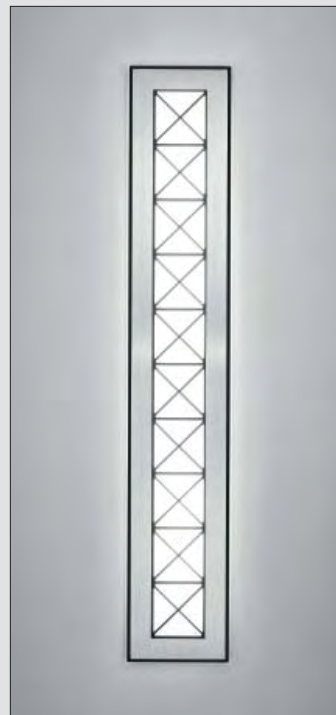

THATCH
(BAL FINISH - FP07 MOTIF)