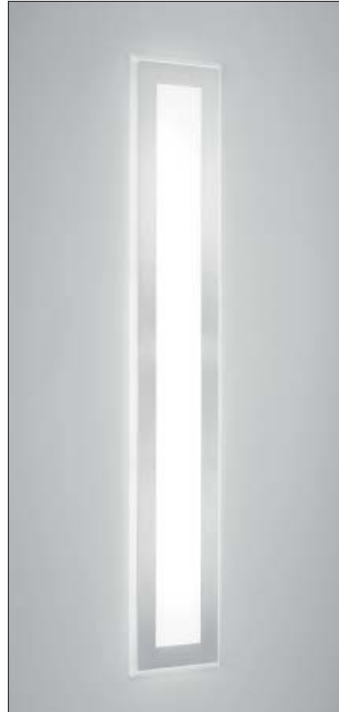

Interior Wall Mount

AIW 10474
(BAL FINISH - WITHOUT MOTIF)