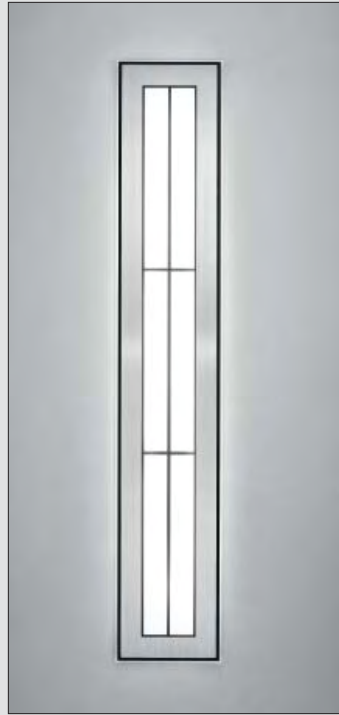

SPLIT
(BAL FINISH - FP04 MOTIF)