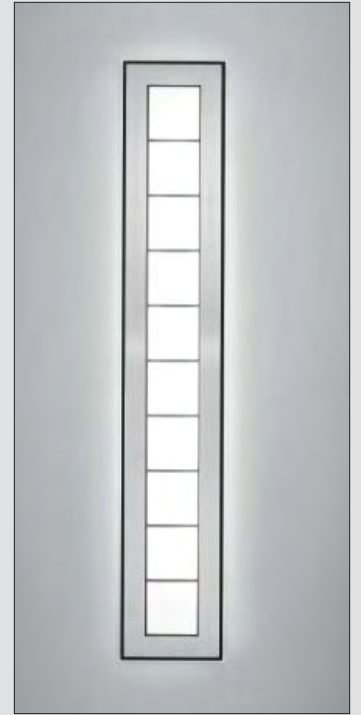

BOXES
(BAL FINISH - FP02 MOTIF)