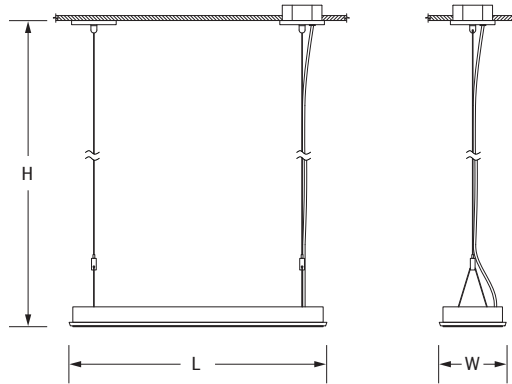

MODEL NO.	LAMP TYPE	MAXIMUM WATTS/LUMENS	ENERGY SAVINGS*	W	L	H
AIP 10485	F	24/2000	104W	6.75"	26.0"	38.0"
AIP 10486	F	39/3500	185W	6.75"	38.0"	38.0"
AIP 10487	F	54/5000	266W	6.75"	50.0"	38.0"

*Energy savings compared to incandescent.

WALL

CEILING

PENDANT

EXTERIOR