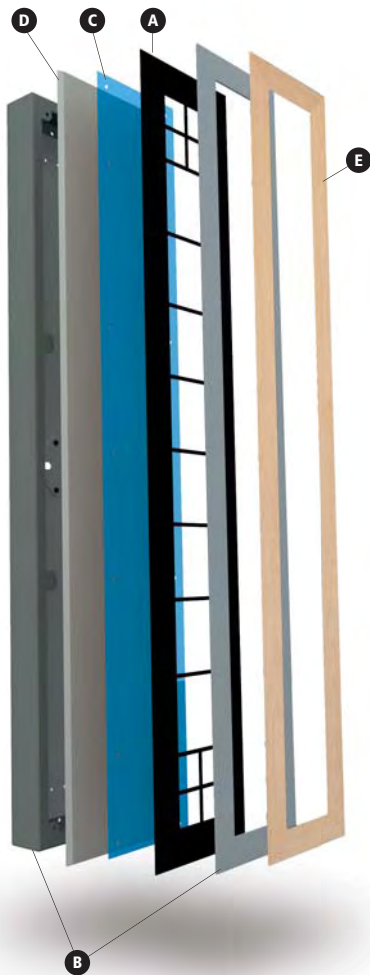

Monet

Specifying Monet and Finishes