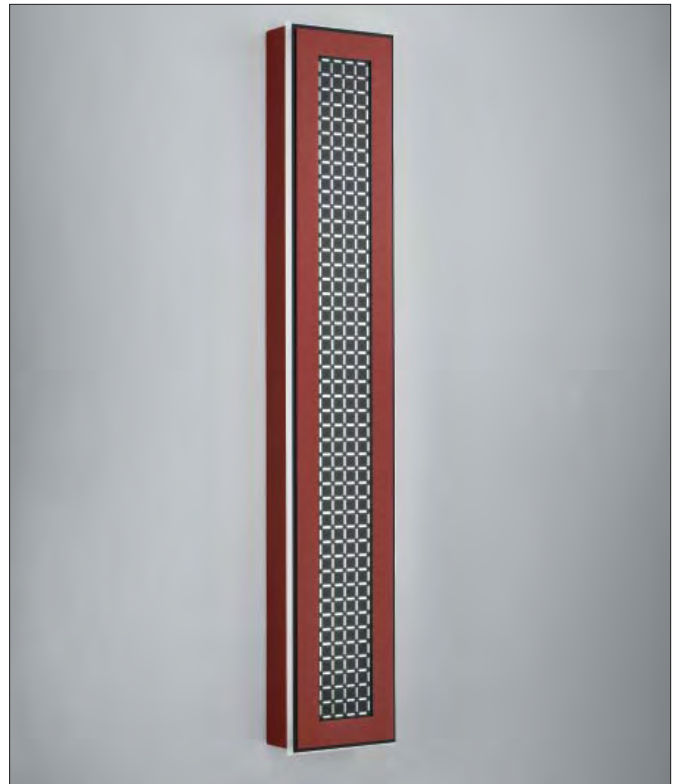

AIW 10477
(PT18 FINISH - FPO8 MOTIF)