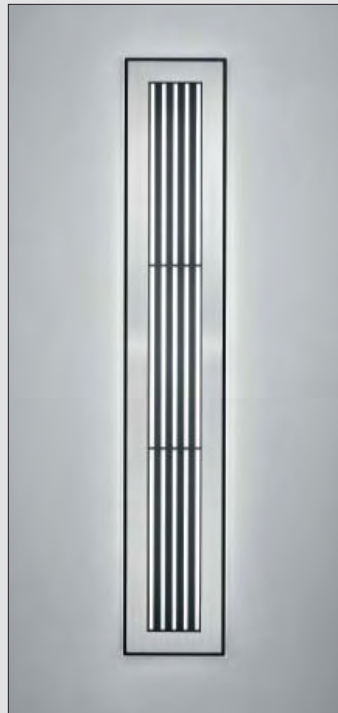

PINSTRIFE
(BAL FINISH - FP11 MOTIF)