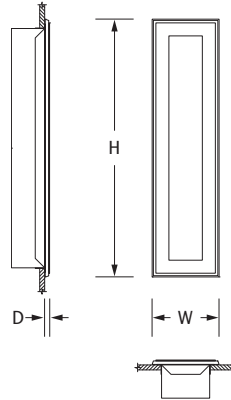

MODEL NO.	LAMP TYPE	MAXIMUM WATTS/LUMENS	ENERGY SAVINGS*	W	H	D
AIW 10473	F	24/2000	104W	6.75"	26.0"	0.5"
AIW 10474	F	39/3500	185W	6.75"	38.0"	0.5"
AIW 10475	F	54/5000	266W	6.75"	50.0"	0.5"

*Energy savings compared to incandescent.