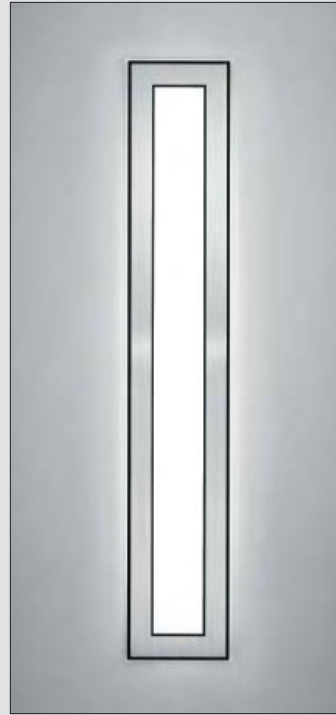

OPEN
(BAL FINISH - FP01 MOTIF)