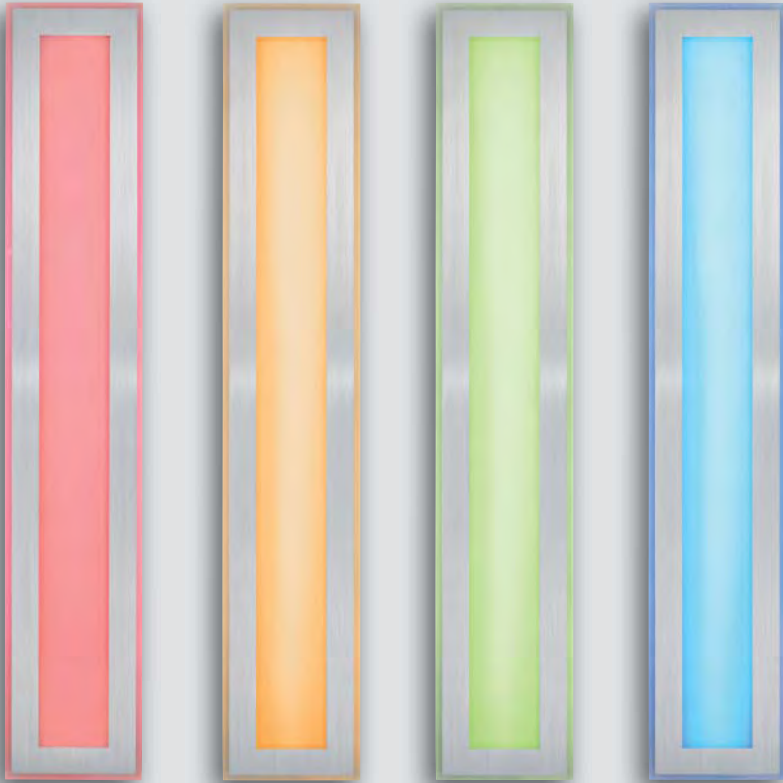

Add Vibrant Color

Red Color Gel

Orange Color Gel

Green Color Gel

Blue Color Gel