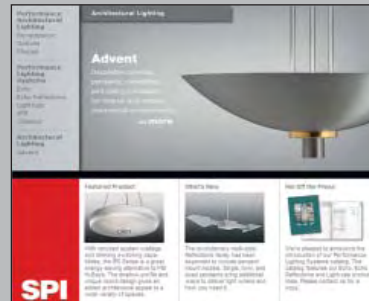

## Sconce

With styles from classic to contemporary, many meeting ADA requirements, Advent sconces provide a decorative accent for any space, interior or exterior.

## Ceiling

Perfect alone, or as an complementary accent to our other families of product. Surface mount or semi-recessed versions are available.

Advent Catalog

Visit us at [www.spilighting.com](http://www.spilighting.com) to learn more about SPI and our product offerings.