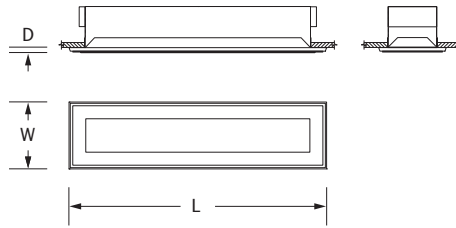

# Interior Ceiling

Recessed Ceiling Mount - Surface Ceiling Mount

**AIC 10480**  
(BAL FINISH - FP06 MOTIF)

**AIC 10483**  
(BAL FINISH - FP04 MOTIF)

**MONET RECESSED CEILING MOUNT**

This mount allows interior Monet luminaires to recess into the ceiling, revealing only the faceplate. This low-profile fixture is Damp Location listed and compatible with integrated Armstrong® TechZone™ Ceiling Systems. Linear fluorescent lampings with dimming options support energy-conscious designs, while the white or optional colored face provides functional light and is accented by a white or matching luminous edge.